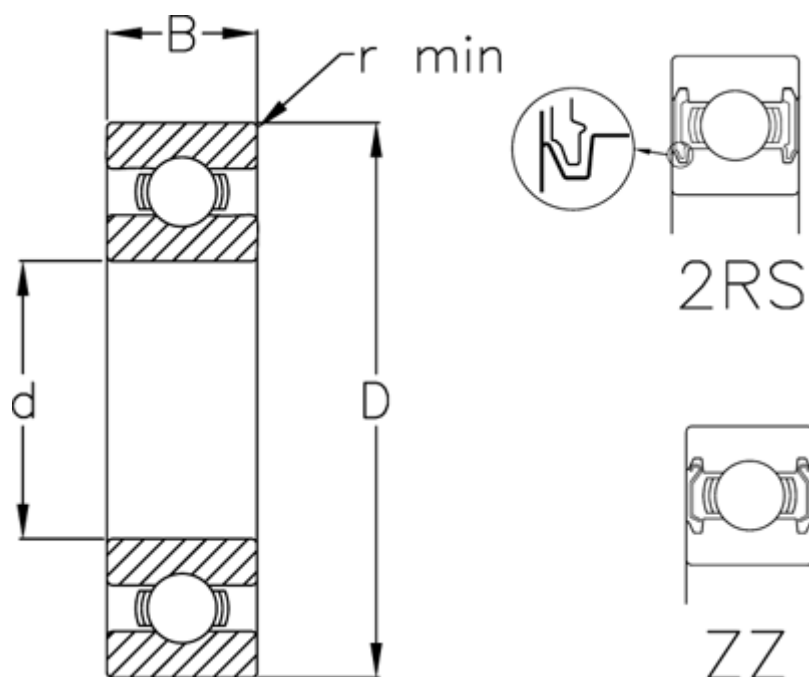

Article number: 5480010011079

Description: Single row ball bearing 6300 2RS USDA H1  
d=10 D=35 B=11 stainless/spez. grease

## Measures

B	= 11	Weight (kg) = 0.053
d	= 10	
D	= 35	
Dynamic load C (kN)	= 8.2	
Max rpm greased	= 23000	
Max rpm oil lubricated	= 27000	
r min	= 0.6	
Static load C0 (kN)	= 3.5	